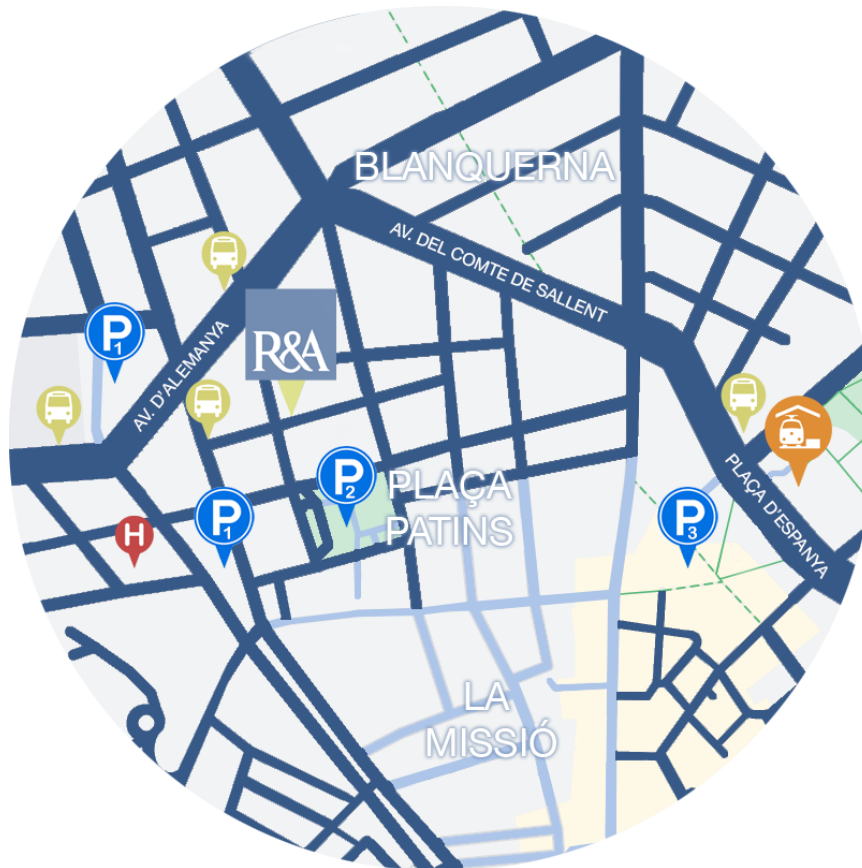

Raso&Asociados | C/. Joan Lluís Estelrich 12, 1°C, 07003, Palma

(+34) 971 714 162 | 667 474 091

NEAREST STATIONS

 **Estación Intermodal:** Train T1, T2 & T3.
Metro M1. TIB Coach 101-108, 201-205, 301-304,
401-403, 501 -504 & 508.

BUS ROUTES

 > Bus stops 50 & 107 - La Rambla/Vía Roma
EMT Lines 3, 4, 7, 20, 25 & 35
> Bus stops 127, 981 & 1051 - Intercambio
Av. Alemanya / Comte Sallent
EMT Lines 1, 3, 4, 5, 6, 7, 8, 25, 35, 46 & 47.
A1, N1 & N4.

ACCESSIBILITY

Intermodal station has step free-access, counting on several lifts and elevators. We also dispose a ramp to access the office and avoid the steps.

PARKING

 The nearest public car park is located 50 metres away from the office, [Plaza de los Patines](#) (2 min walk), you can check rates and locate it [here](#).
 SMAP Vía roma public car park is located 100 metres away from the office (3 min walk), you can check rates and locate it [here](#).
 SABA Plaza España public car park is located 600 metres away from the office (6 min walk), you can check rates and locate it [here](#).